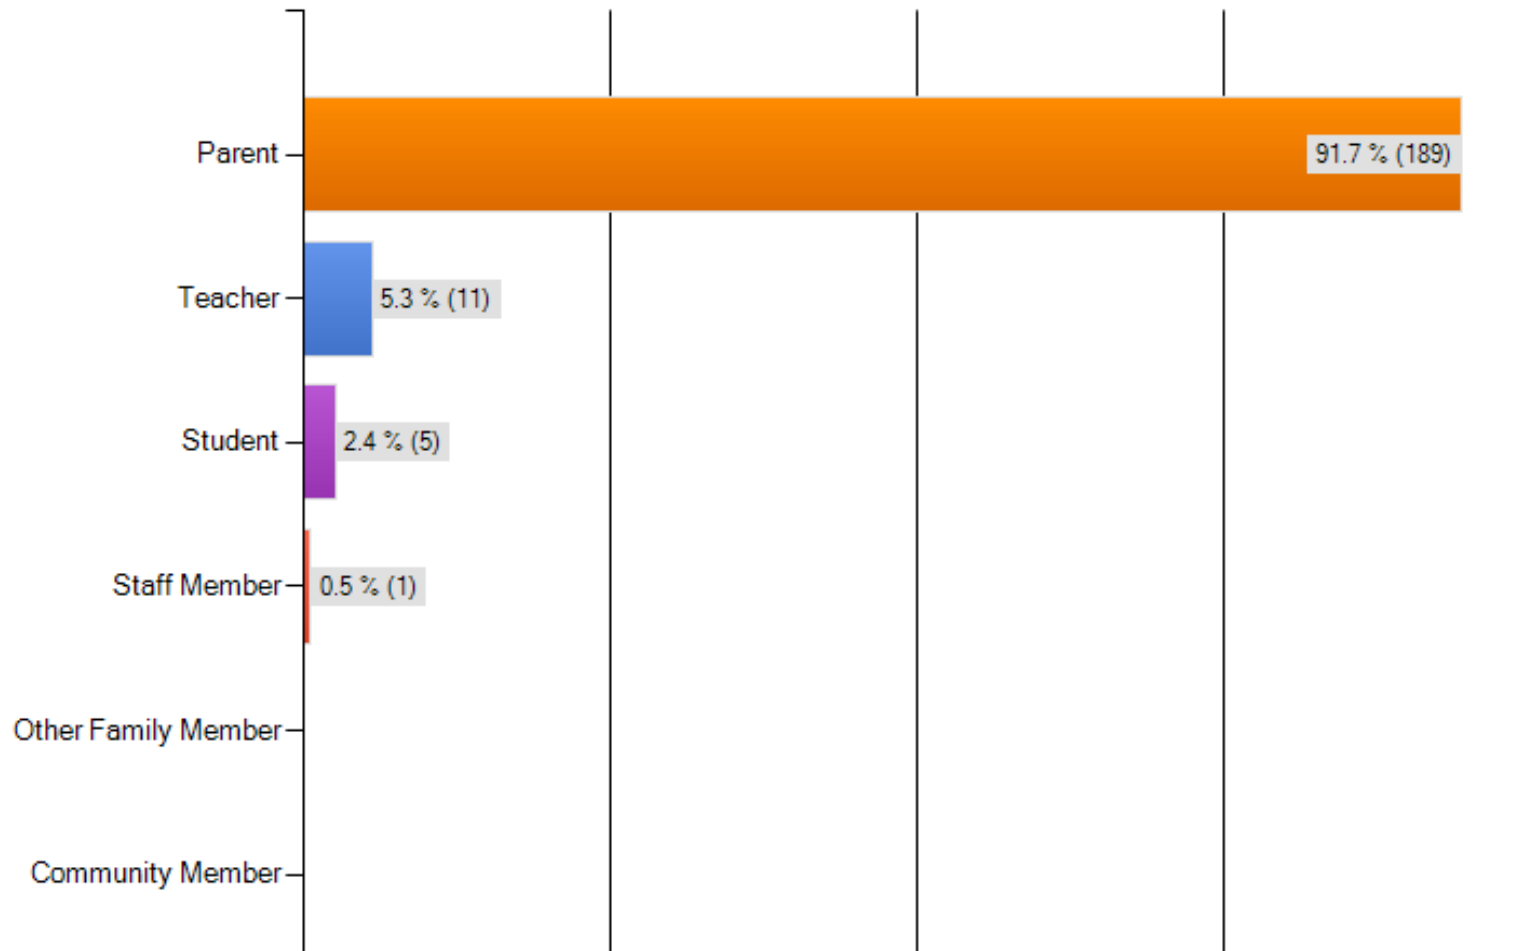

# Bowmore School Council – 2012/13 Survey Results (n = 213)