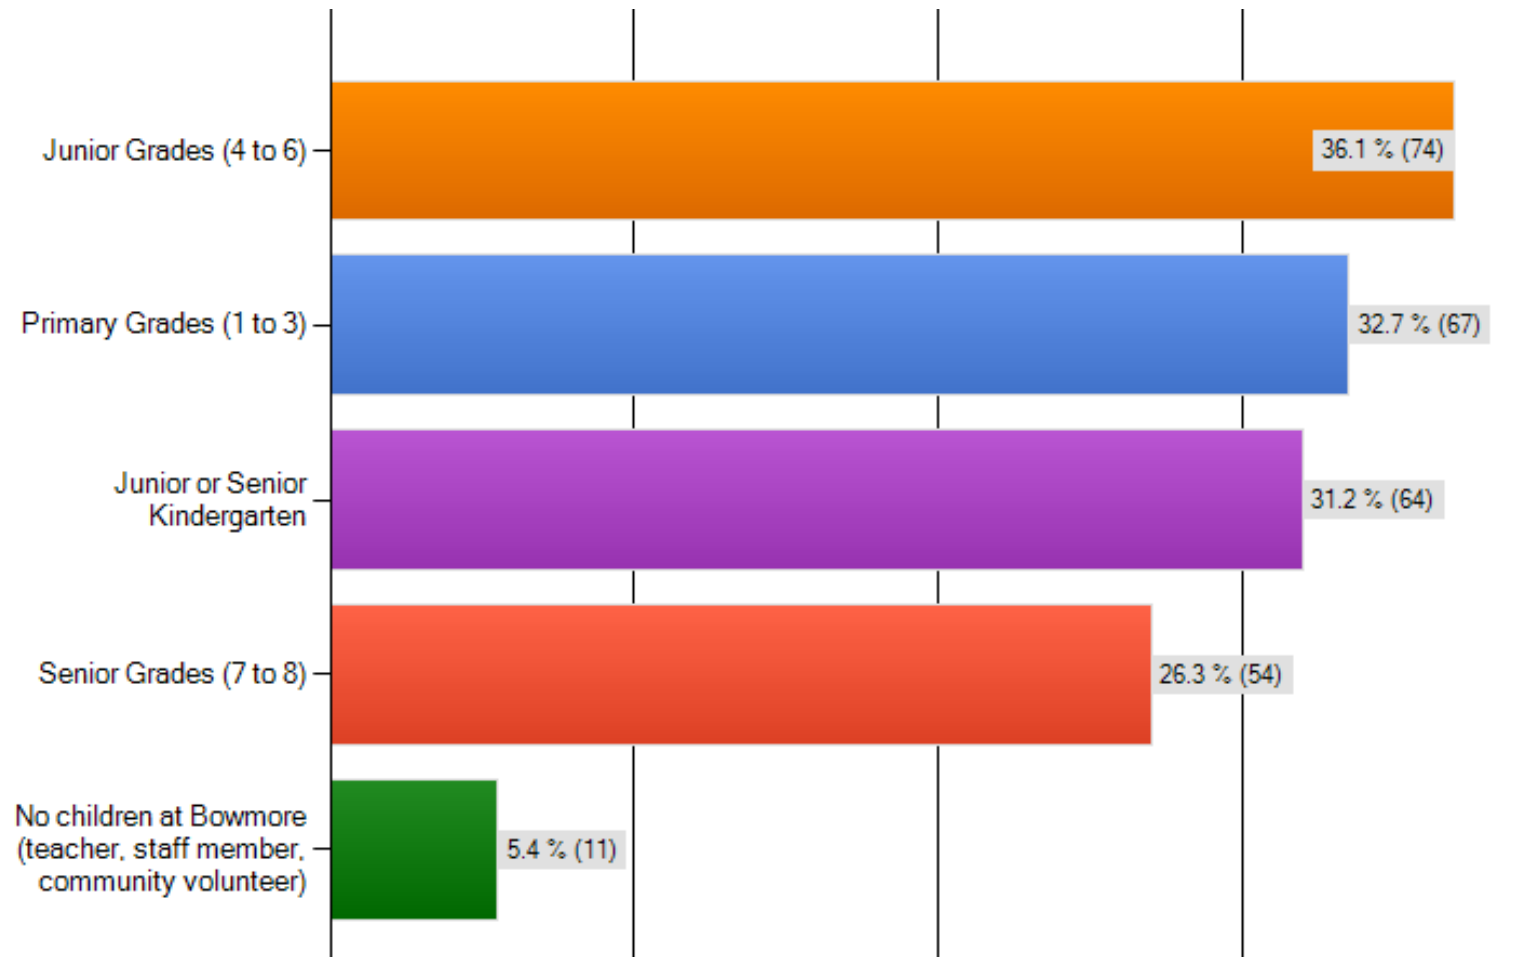

Bowmore School Council – 2012/13 Survey Results (n = 212)